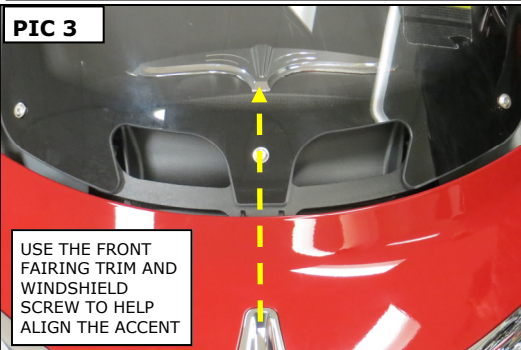

CUSTOMER SERVICE

877.370.3604 (toll free)

INSTALLATION QUESTIONS

techsupport@kuryakyn.com
or call 715.247.2983

LIMITED WARRANTY

Kuryakyn warrants that any Kuryakyn products sold hereunder, shall be free of defects in materials and workmanship for a period of one (1) year from the date of purchase by the consumer excepting the following provisions:

- Kuryakyn shall have no obligation in the event the customer is unable to provide a receipt showing the date the customer purchased the product(s).
  - The product must be properly installed, maintained and operated under normal conditions.
  - Kuryakyn makes no warranty, expressed or implied, with respect to any gold plated products.
  - Kuryakyn shall not be liable for any consequential and incidental damages, including labor and paint, resulting from failure of a Kuryakyn product, failure to deliver, delay in delivery, delivery in nonconforming condition, or for any breach of contract or duty between Kuryakyn and a customer.

• Kuryakyn products are often intended for use in specific applications. Kuryakyn makes no warranty if a Kuryakyn product is used in applications other than intended.

• Kuryakyn electrical products are warranted for one (1) year from the date of purchase by the consumer. L.E.D.'S contained in components of Kuryakyn products will be warranted for defects in materials and workmanship for 3 years from the date of purchase where as all other components shall be warranted for one(1) year. This includes, but is not limited to; control modules, wiring, chrome & other components.

• Kuryakyn makes no warranty of any kind in regard to other manufacturer's products distributed by Kuryakyn. Kuryakyn will pass on all warranties made by the manufacturer and where possible, will expedite the claim on behalf of the customer, but ultimately, responsibility for disposition of the warranty claim lies with the manufacturer.

ABOUT OUR CATALOG

For purchasing Kuryakyn® products, you can receive a complete catalog free of charge. Send the Proof-of-Purchase below with your address to: Kuryakyn
454 County Road V V
Somerset, WI 54025-9031
Please indicate either Accessories Catalog for Harley-Davidson® or GL & Metric Cruisers.

Be sure to ask your local dealer about other Kuryakyn® products, the motorcycle parts and accessories designed for riders by riders.

©2005 Kuryakyn USA® All Rights reserved.

PROOF OF PURCHASE